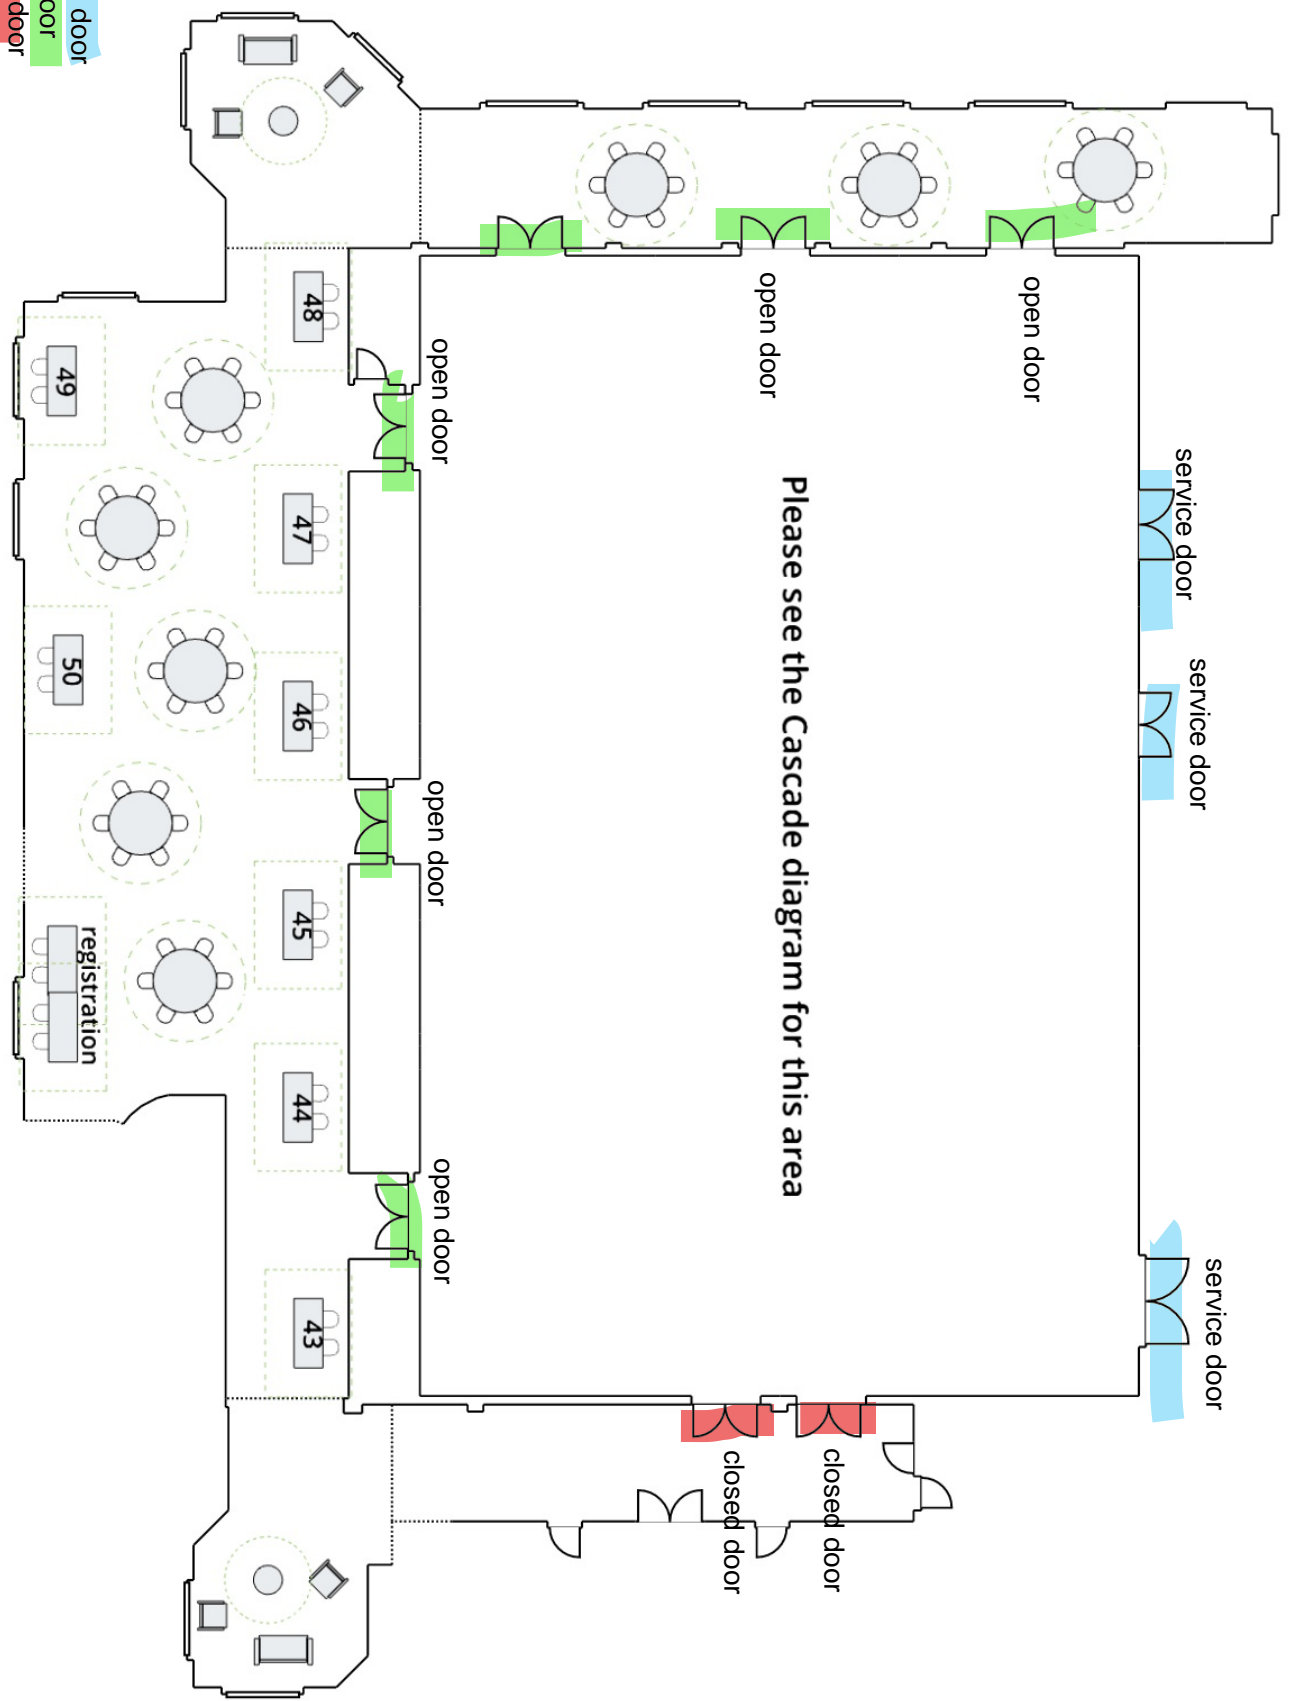

**KEY**  
 service door  
 open door  
 closed door

10 Feet